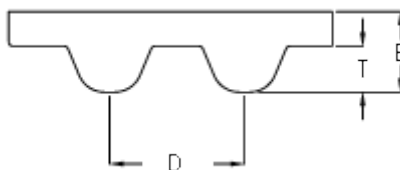

Data Sheet

Article number: 602932750032

Description: Gates timing belt POWERGRIP®
GTX 424 8MX 30

Measures

D (Pitch)	= 8
Height B mm	= 5.6
Height T mm	= 3.4
Length	= 424
Number of teeth	= 53
Type	= 424 8MX 30
Width	= 30